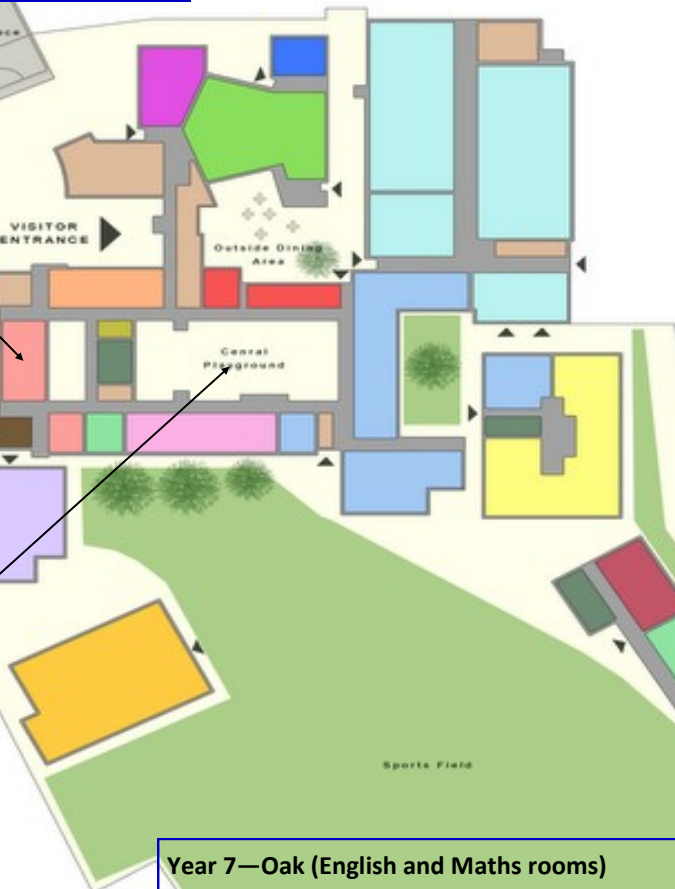

Year 8— Elm (Humanities rooms)

Elm rooms (1-7), Elm IT room, main block toilets, staff toilet on main corridor, pastoral manager base.

Arrival/outdoor area is the Hard Surface Court. Access through the overflow carpark on arrival.

Year 9—Rowan (MFL/Design rooms)

Arrival/outdoor area—central playground.

Rowan rooms (1-6) Rowan IT room, Main block toilets, staff toilet on main corridor, pastoral manager base

Year 7—Oak (English and Maths rooms)

Oak rooms (1-7), Oak IT room, student toilets, staff toilet, pastoral manager base, temporary isolation room

Arrival/outdoor area – Basket ball court

- | | |
|---------------|----------------------|
| Science | IT |
| English | Community |
| Maths | Service/ Maintenance |
| DT&Art | The Hive |
| Humanities | Pastoral |
| RCC | Music |
| MFL | Sports/ Leisure |
| Office/ Admin | WCs |
| The Hall | The Kitchen |
| | The Nursery |